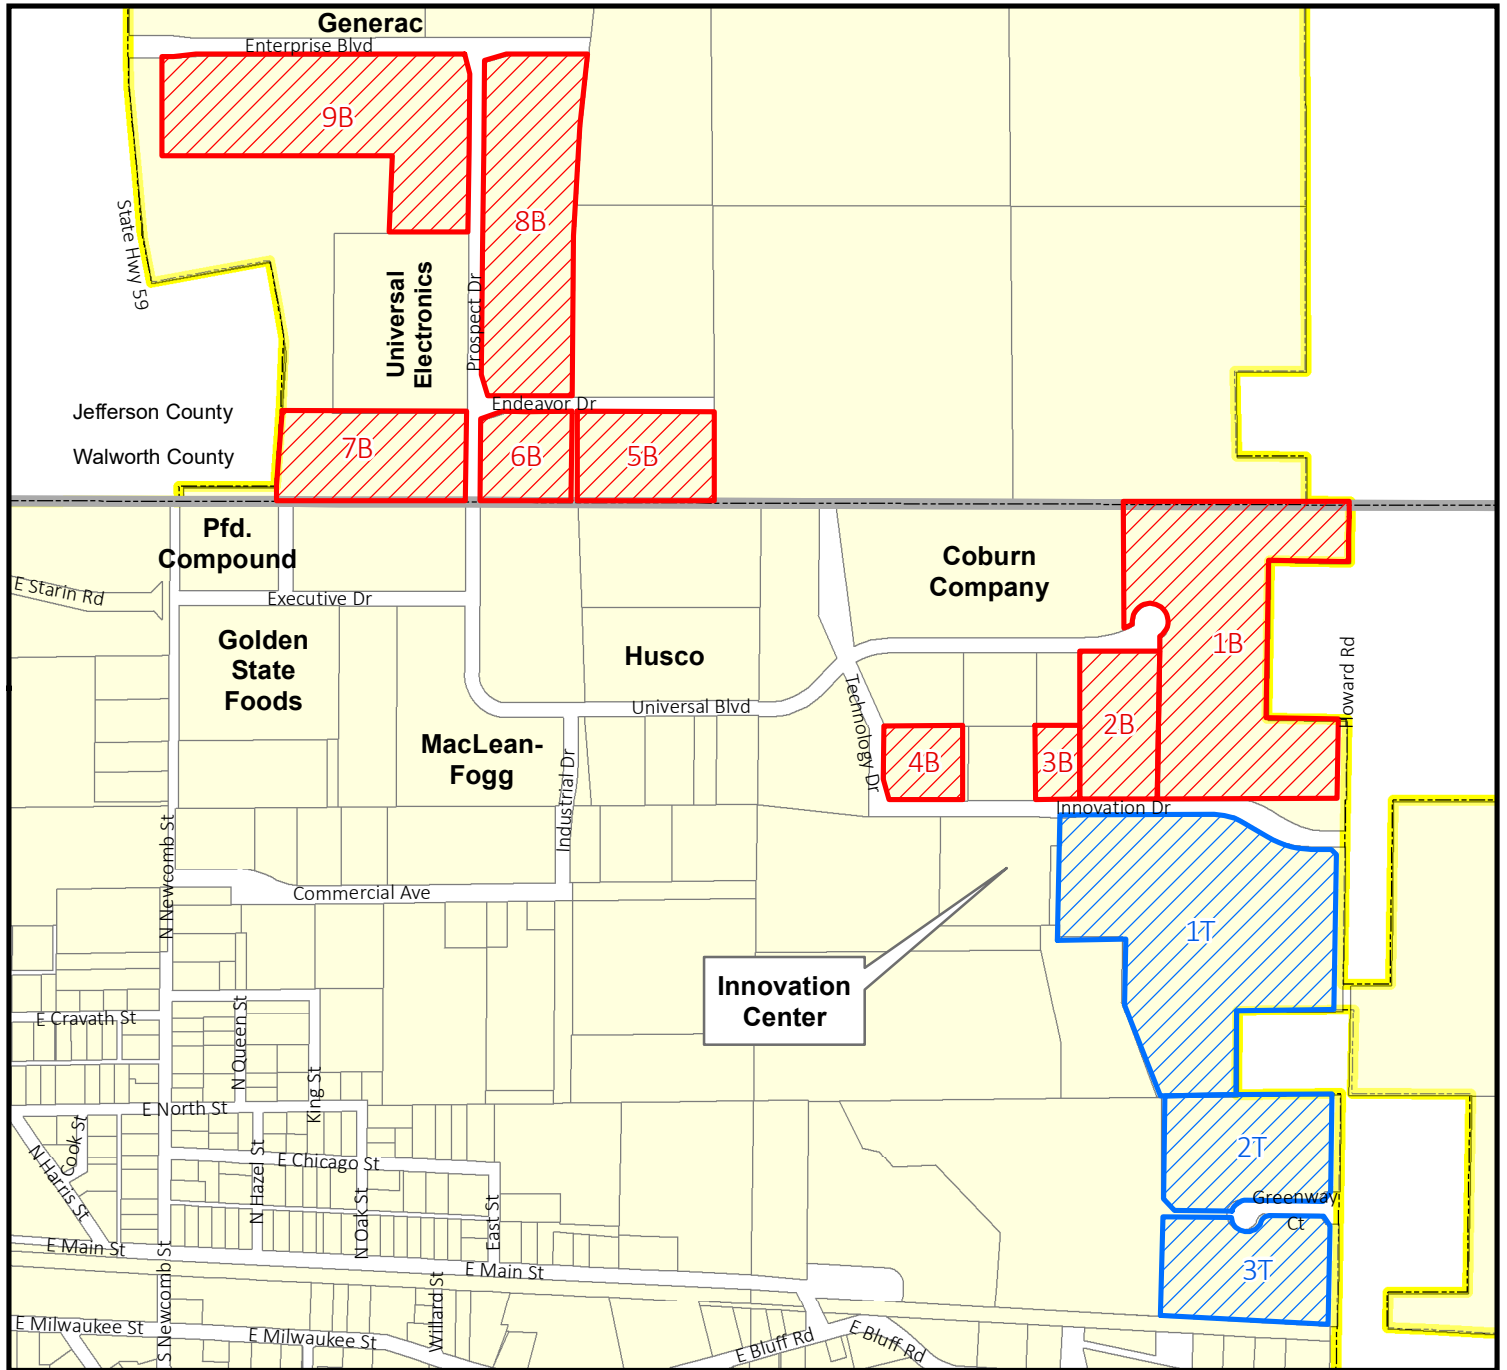

SHOVEL READY

BUSINESS & TECH PARK AREA

Gold Shovel Parcels For Sale

Tech Park Certified Sites For Sale

City Boundary

1B - 21.6± Acres
 2B - 5.4± Acres
 3B - 1.5± Acres
 4B - 2.8± Acres
 5B - 5.6± Acres
 6B - 3.7± Acres
 7B - 7.7± Acres
 8B - 14.9± Acres
 9B - 17.1± Acres

1T - 25± Acres
 2T - 8.8± Acres
 3T - 7.6± Acres